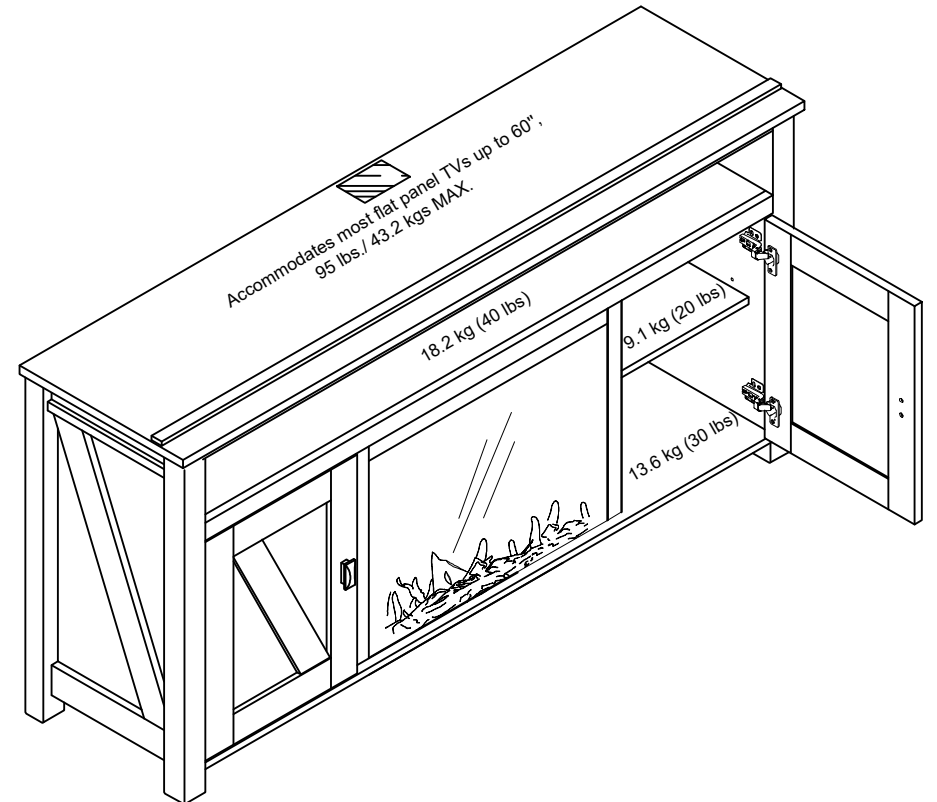

1795xxxCOM-Farmington 60" Fireplace TV St.

Wood breakdown: 80% PB; 20% MDF
 Total storage: 4.0 cubic feet

Overall Product Size:
 59.6"W x 15.67"D x 29.33"H
 151.4cm W x 39.8cm D x 74.5cm H

Maximum Weight Capacities
 Unit Weight: 109.6 lbs. (49.7 Kgs)