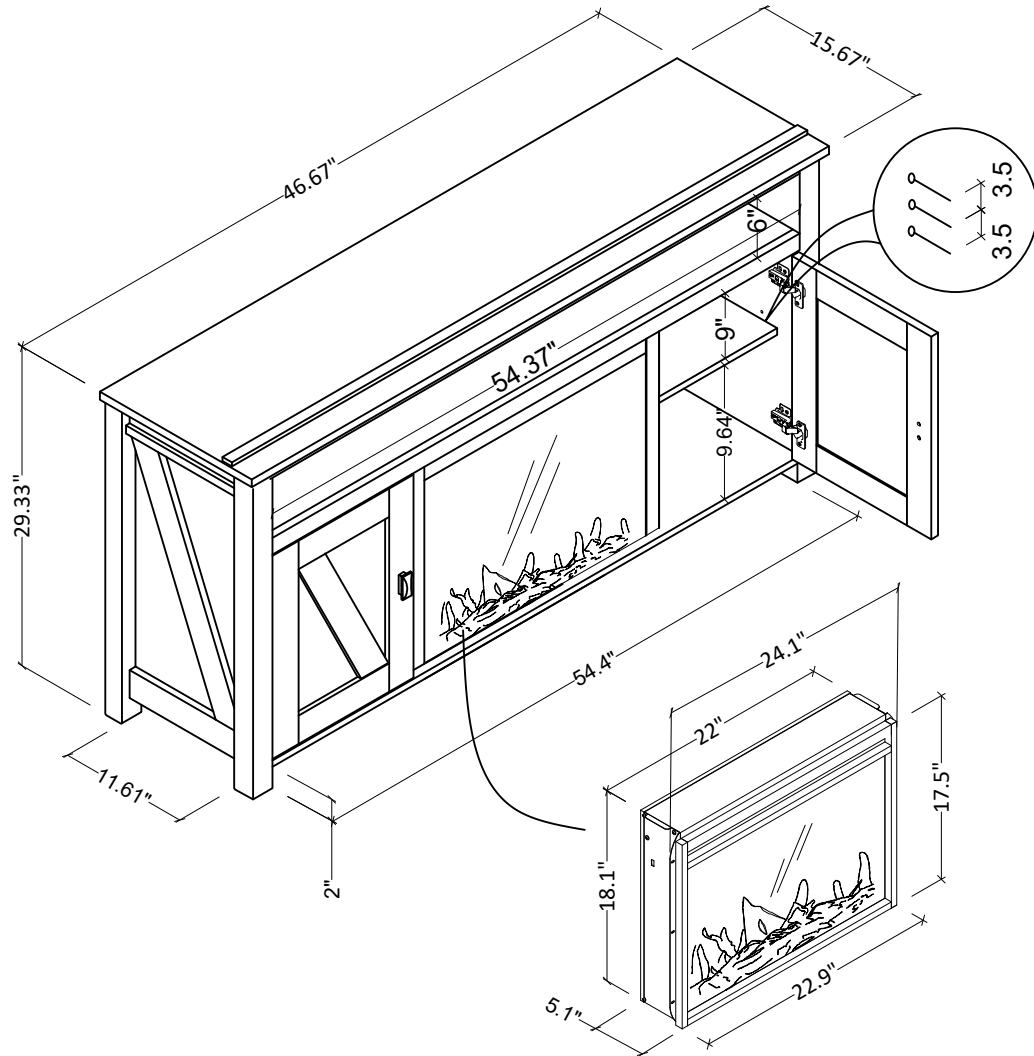

1795xxxCOM-Farmington 60" Fireplace TV St.

Wood breakdown: 80% PB; 20% MDF
 Total storage: 4.0 cubic feet

Overall Product Size:
 59.6"W x 15.67"D x 29.33"H
 151.4cm W x 39.8cm D x 74.5cm H

Maximum Weight Capacities
 Unit Weight: 109.6 lbs. (49.7 Kgs)